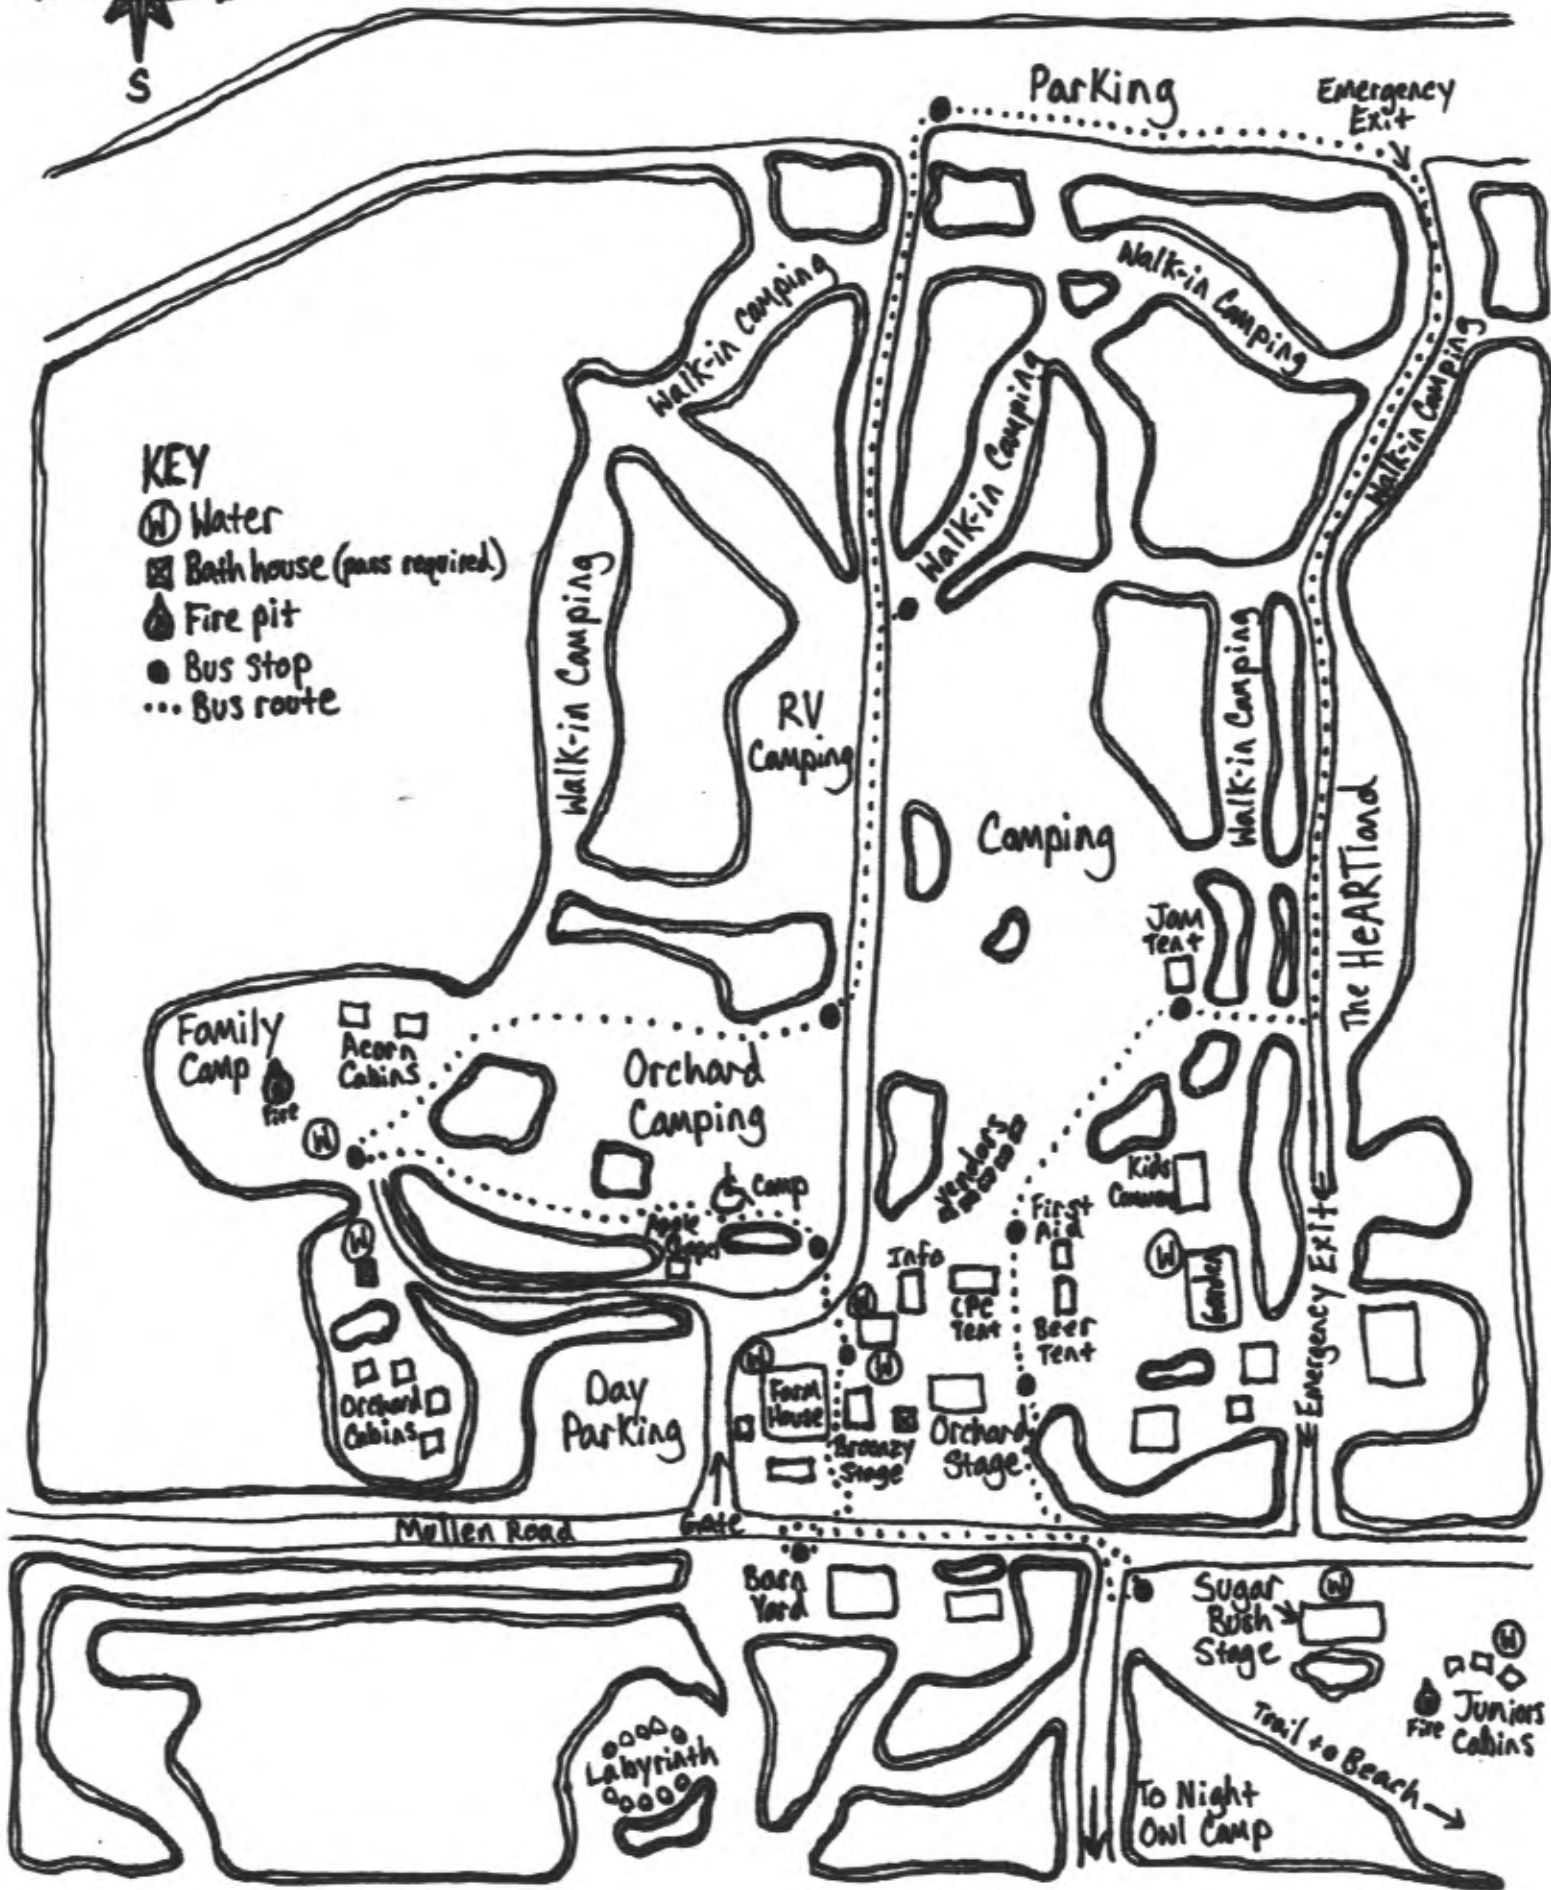

Buttermilk Jamboree

KEY

- ④ Water
- ☒ Bath house (pass required.)
- 🔥 Fire pit
- Bus Stop
- ⋯ Bus route

Mellen Road

Gate

Labyrinth

Barn Yard

Sugar Bush Stage

To Night Owl Camp

Juniors Fire Cabins